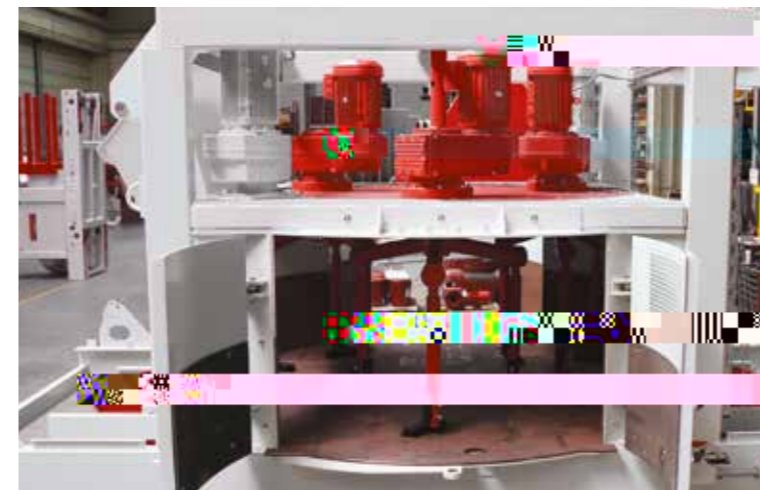

**DOSIER- UND
MISCHANLAGEN**