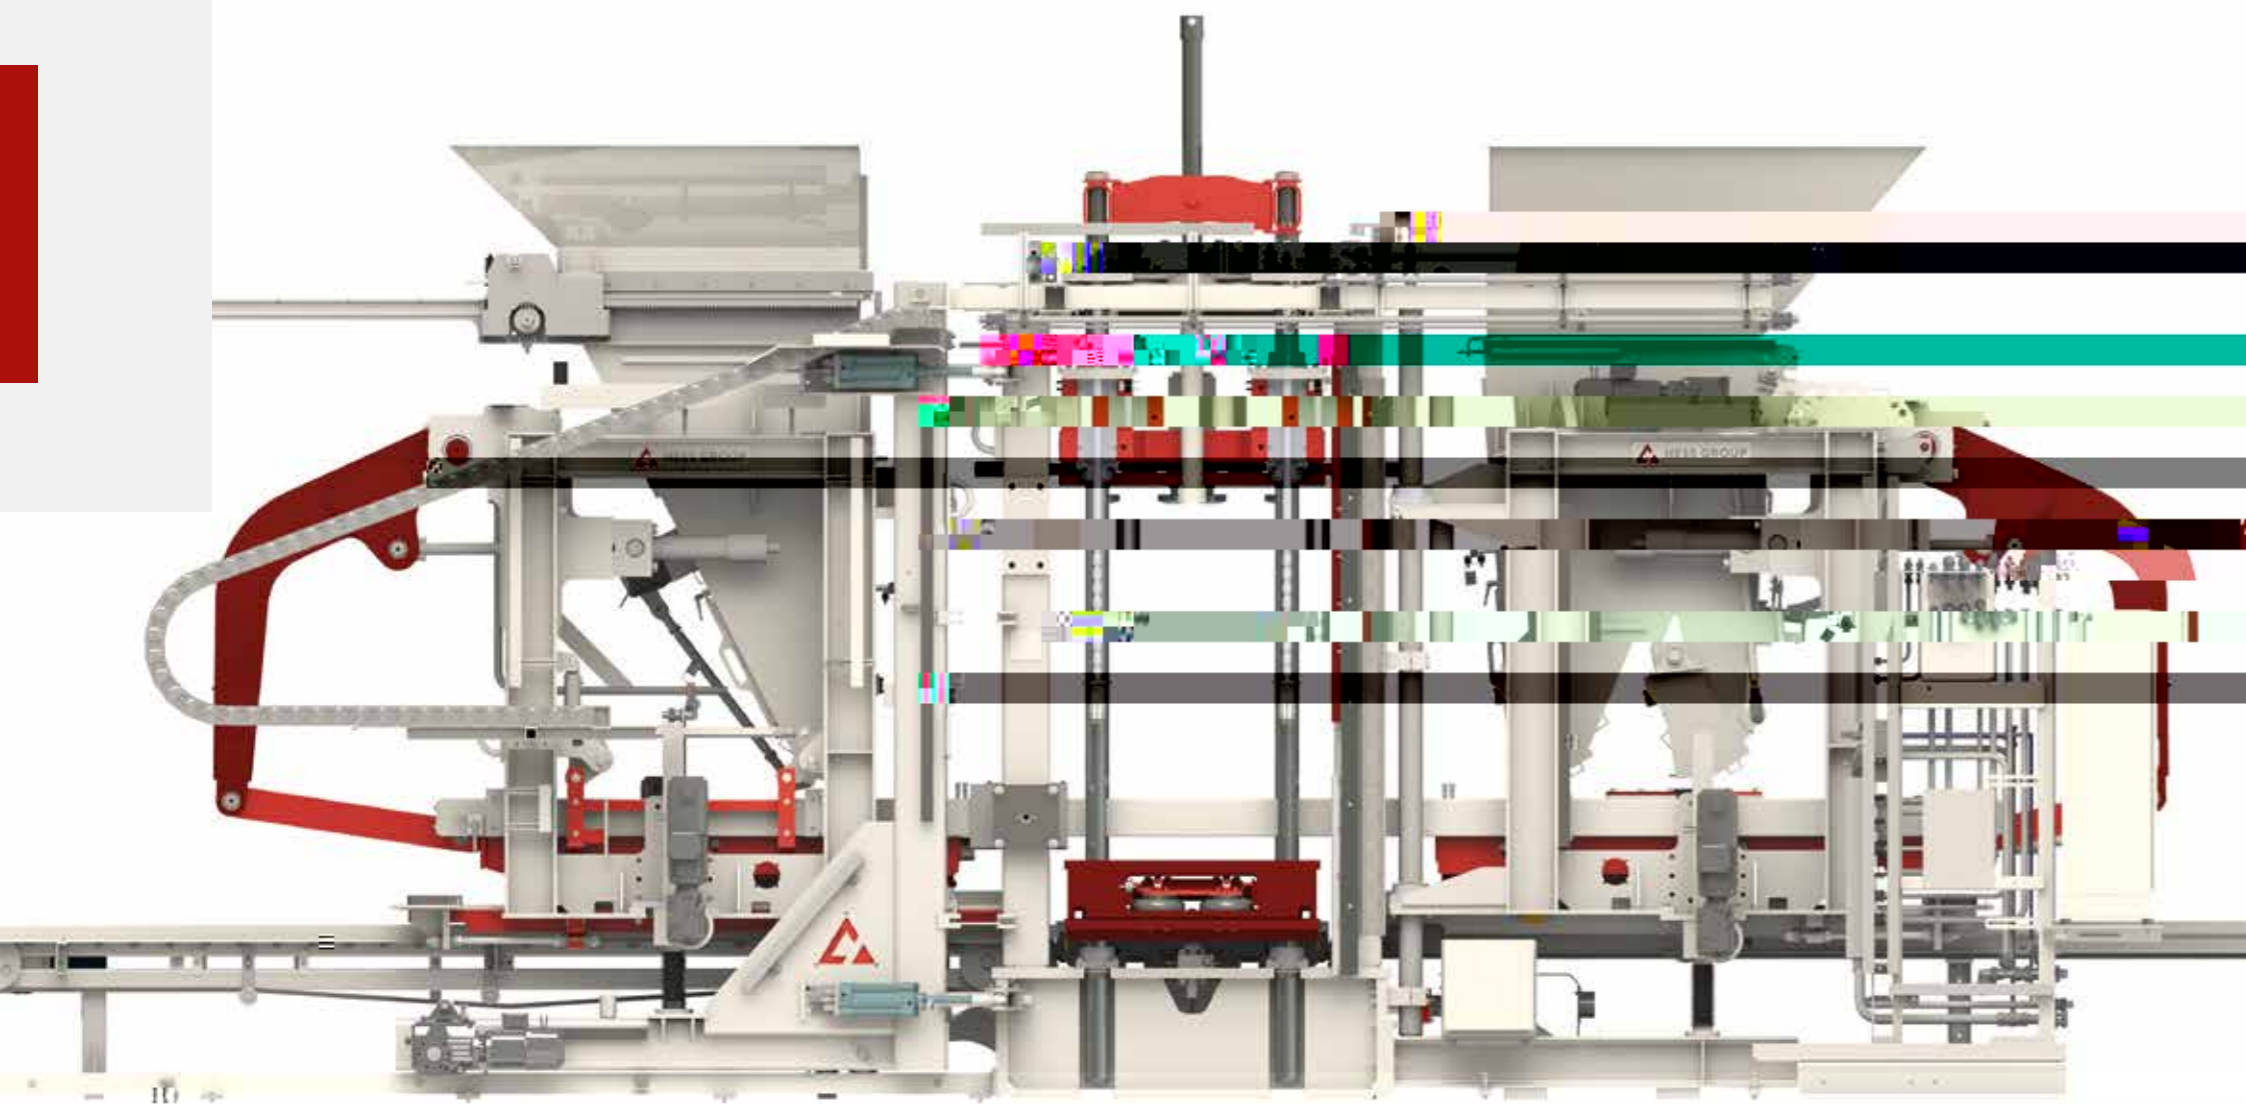

H ab

F a a b b E ab

WERTE

F

H ab

**WIR
BRINGEN
BETON
IN FORM.**

BETONSTEINMASCHINE
RH 1450

-
-
-

KOMPONENTEN

STEUERUNG

A large grid of grey rectangular cells, representing a data table or control interface. The grid consists of approximately 10 columns and 15 rows of cells. The cells are arranged in a regular pattern, with some cells appearing slightly darker than others, possibly indicating different states or data values.