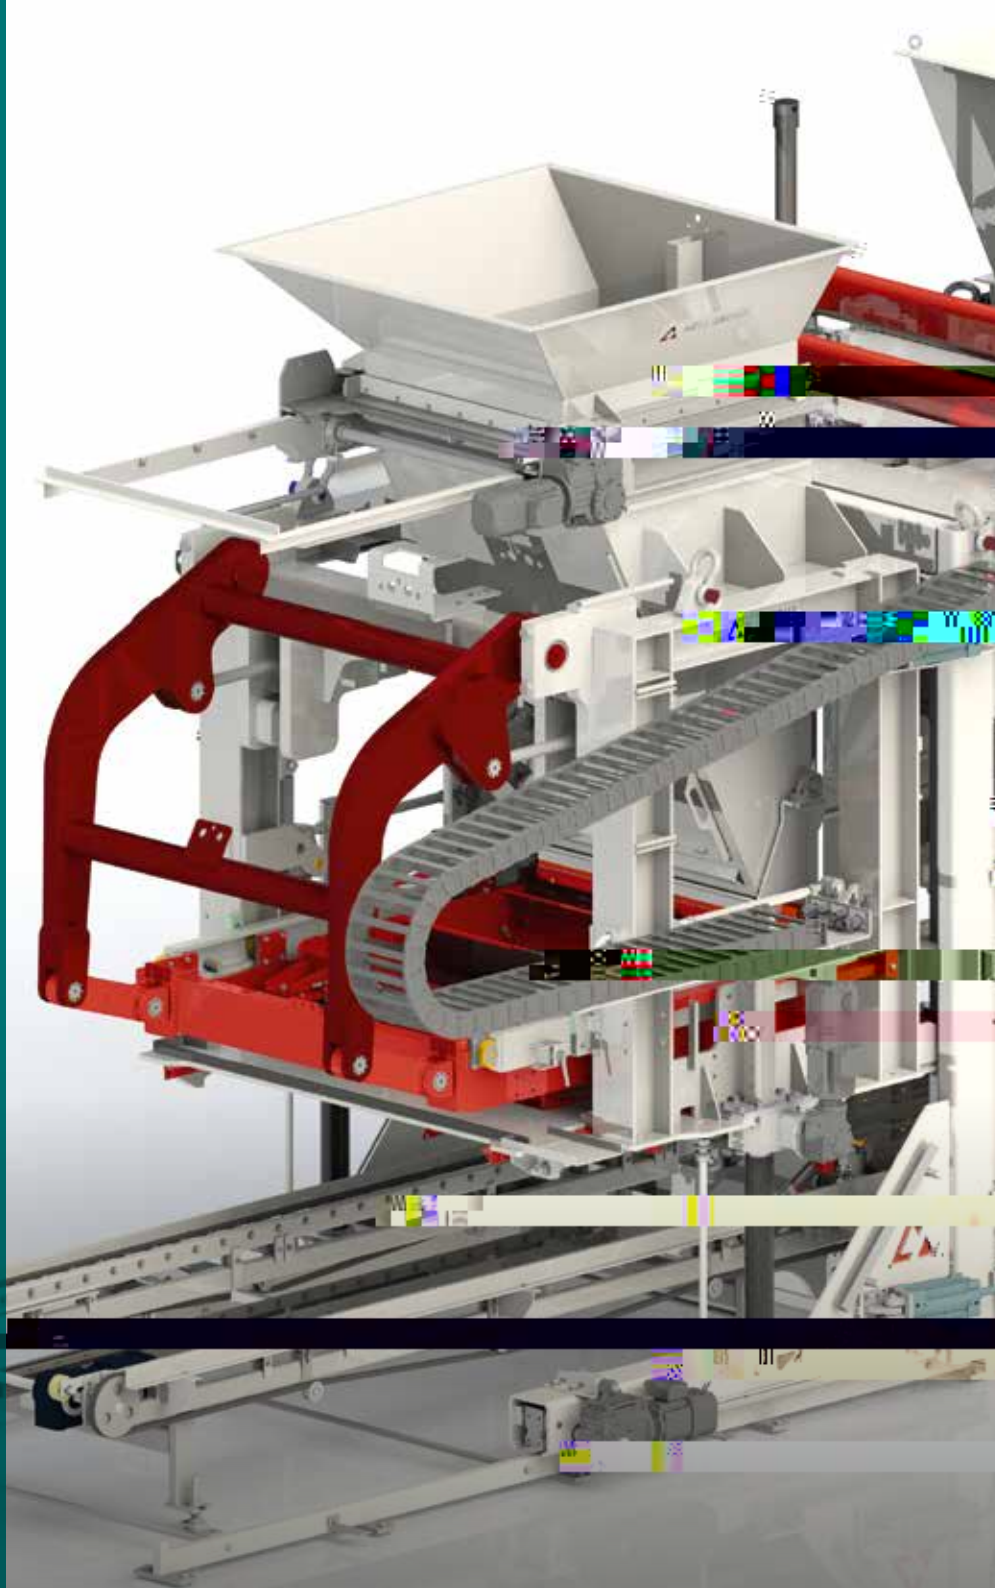

HESS GROUP

WER IST HESS GROUP?

HESS GROUP WELTWEIT

VISION

a

Ob

MISSION

effizient zu produzieren. Dabei stehen die folgenden 4 Faktoren im Vordergrund:

H ab

F a a b b E ab

WERTE

F

H ab

**WIR
BRINGEN
BETON
IN FORM.**

BETONSTEINMASCHINE
RH 1450

-
-
-

KOMPONENTEN

STEUERUNG

A large grid of grey rectangular cells, representing a data table or control interface. The grid consists of approximately 10 columns and 15 rows of cells. The cells are arranged in a regular pattern, with some cells appearing slightly darker than others, possibly indicating different states or data values.