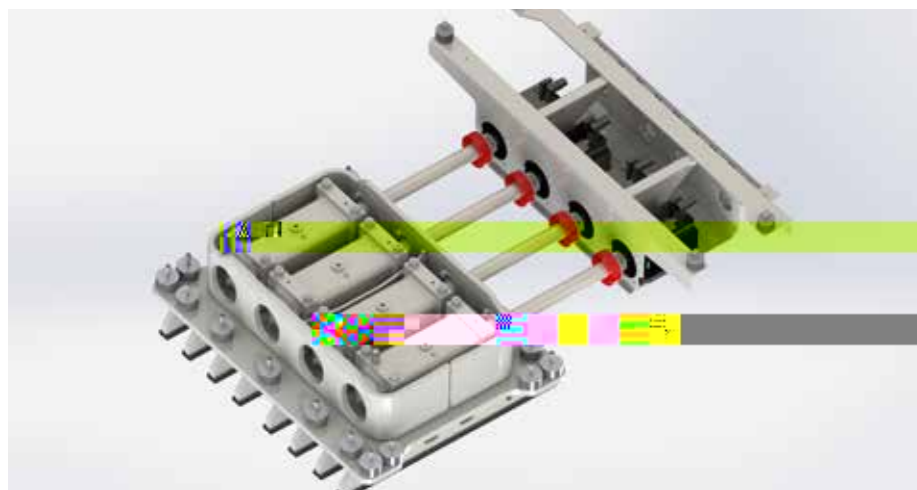

H ab

F a a b b E ab

WERTE

F

H ab

**WIR
BRINGEN
BETON
IN FORM.**

BETONSTEINMASCHINE
RH 1450

-
-
-

KOMPONENTEN

STEUERUNG

A large grid of grey rectangular cells, representing a data table or control interface. The grid consists of approximately 10 columns and 15 rows of cells. The cells are arranged in a regular pattern, with some cells appearing slightly darker than others, possibly indicating different states or data values.