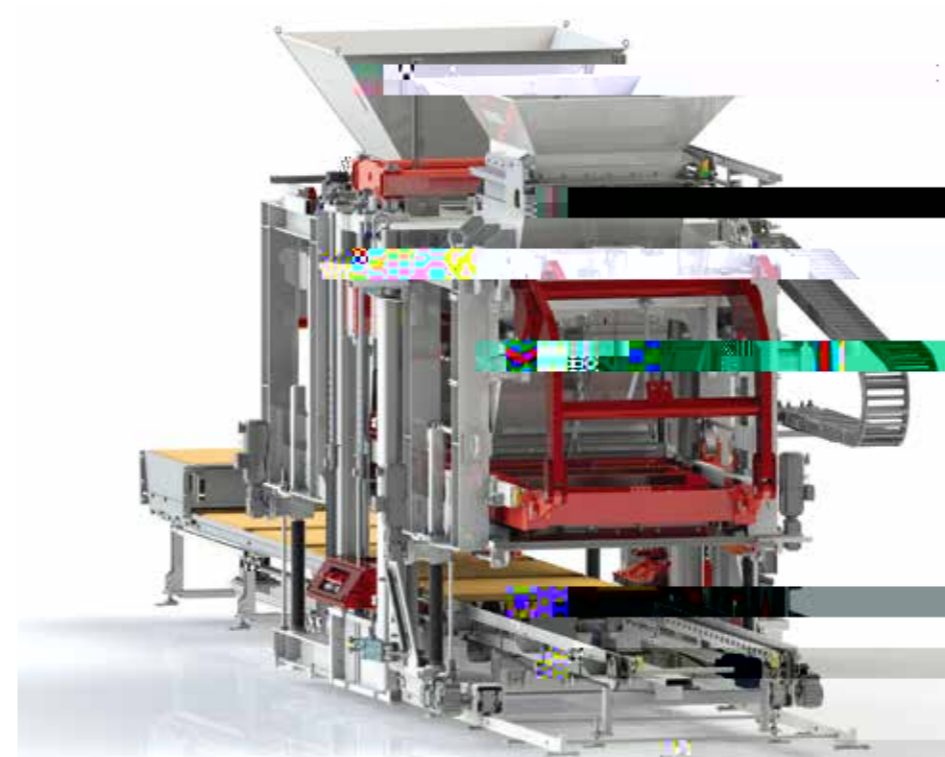

H ab

F a a b b E ab

WERTE

F

H ab

**WIR
BRINGEN
BETON
IN FORM.**

BETONSTEINMASCHINE
RH 1450

-
-
-

KOMPONENTEN

STEUERUNG

A large grid of grey rectangular cells, representing a data table or control interface. The grid consists of approximately 10 columns and 15 rows of cells. The cells are arranged in a regular pattern, with some cells appearing slightly darker than others, possibly indicating different states or data values.