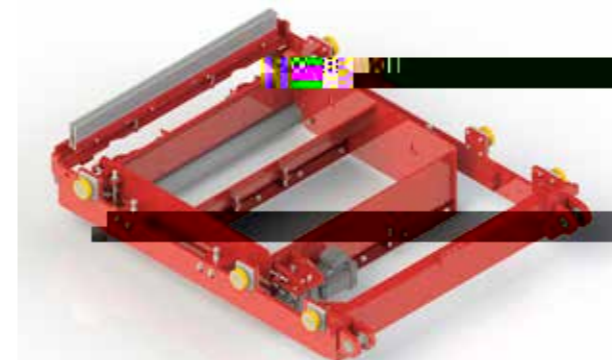

H ab

F a a b b E ab

WERTE

F

H ab

**WIR
BRINGEN
BETON
IN FORM.**

BETONSTEINMASCHINE
RH 1450

-
-
-

KOMPONENTEN

STEUERUNG

A large grid of grey rectangular cells, representing a data table or control interface. The grid consists of approximately 10 columns and 15 rows of cells. The cells are arranged in a regular pattern, with some cells appearing slightly darker than others, possibly indicating different states or data values.