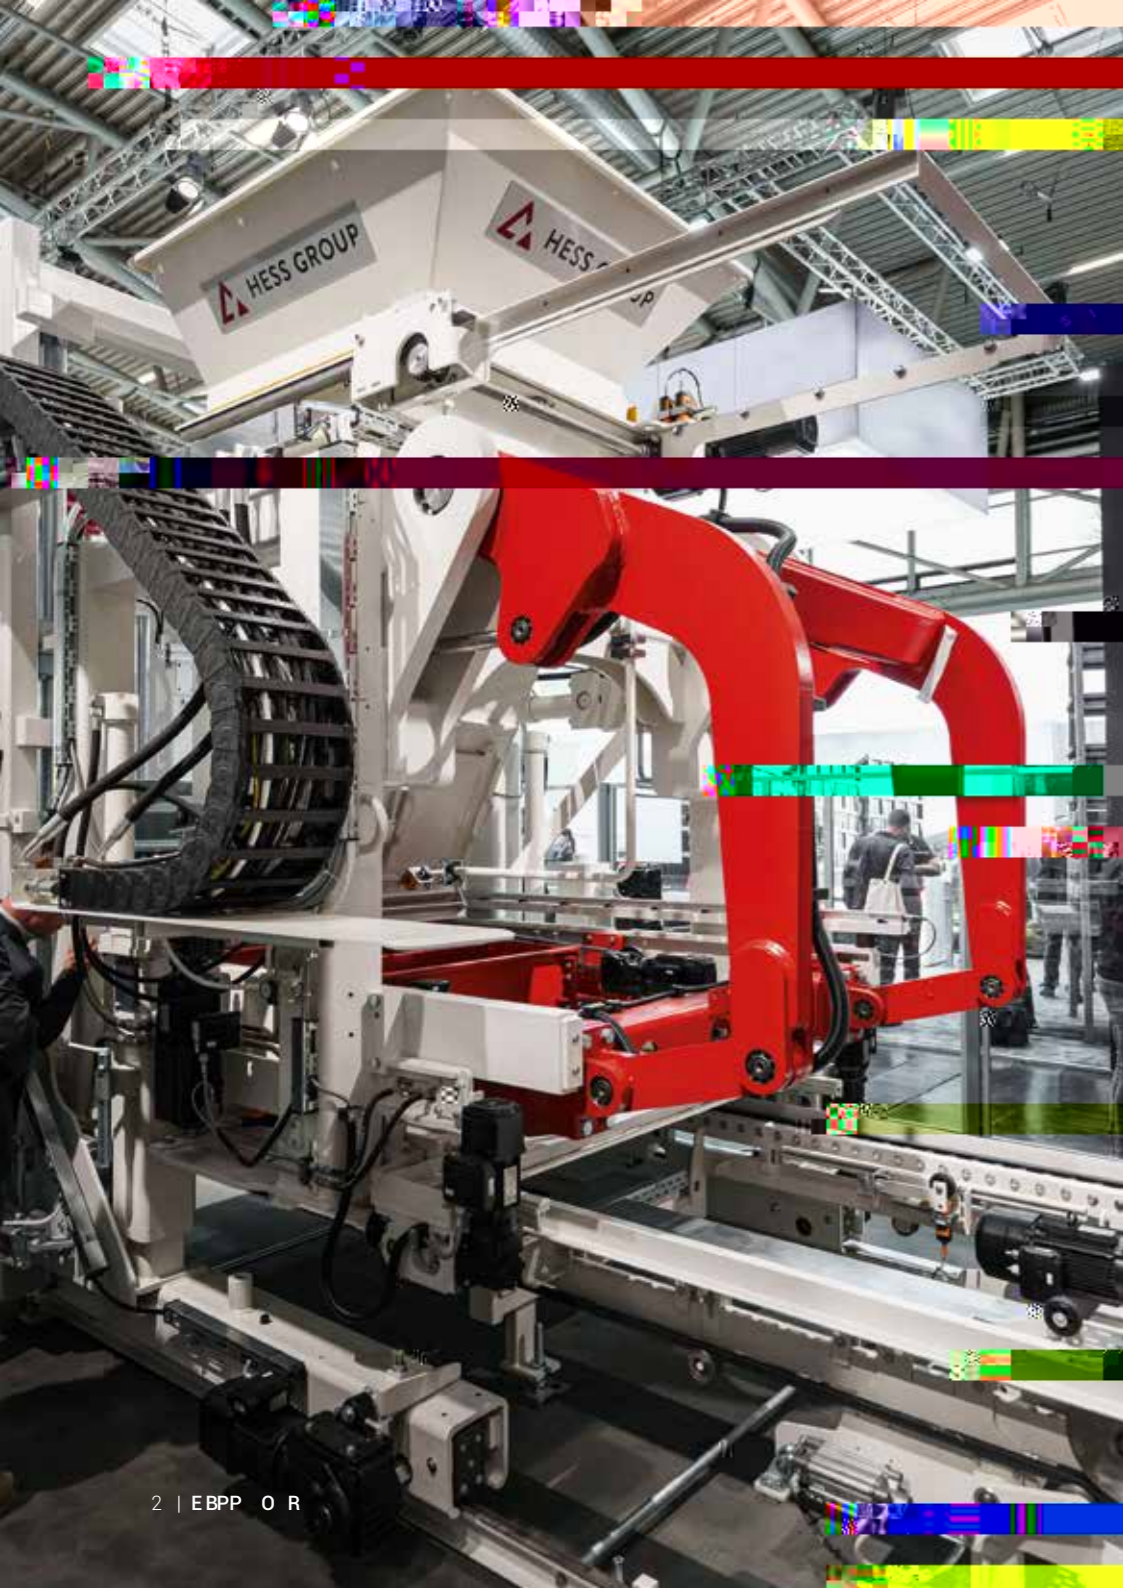

HESS GROUP

WER IST HESS GROUP?

HESS GROUP WELTWEIT

VISION

a

Ob

MISSION

effizient zu produzieren. Dabei stehen die folgenden 4 Faktoren im Vordergrund:

H ab

F a a b b E ab

WERTE

F

H ab

**WIR
BRINGEN
BETON
IN FORM.**

BETONSTEINMASCHINE
RH 1450

-
-
-

KOMPONENTEN

STEUERUNG

A large grid of grey rectangular cells, representing a data table or control interface. The grid consists of approximately 10 columns and 15 rows of cells. The cells are arranged in a regular pattern, with some cells appearing slightly darker than others, possibly indicating different states or data values.