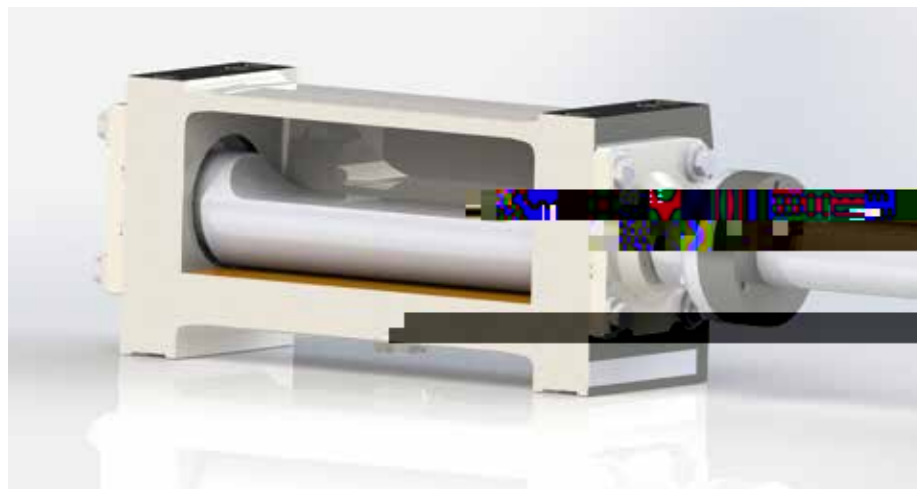

KOMPONENTEN

STEUERUNG

A large grid of grey rectangular cells, representing a data table or control interface. The grid consists of approximately 10 columns and 15 rows of cells. The cells are arranged in a regular pattern, with some cells appearing slightly darker than others, possibly indicating different states or data values.